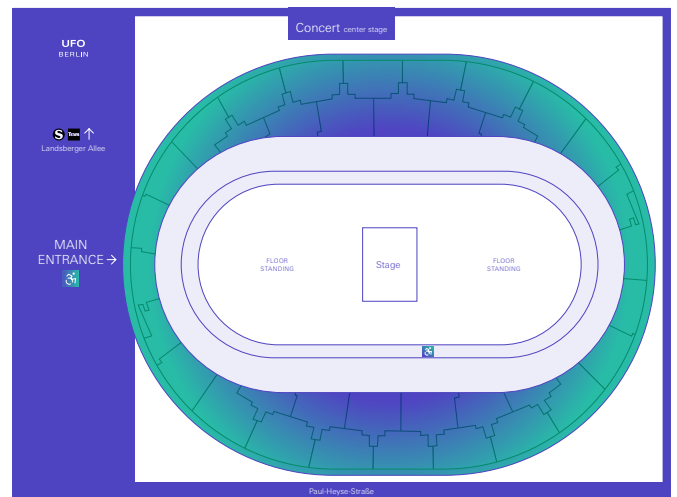

1. Concert, Front stage
Capacity: approx. 5.000 people

1.1. Concert, Center stage
Capacity: approx. 5.000 people